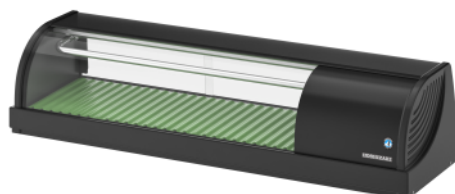

Airflow

The smooth and diffused airflow works without any forced air circulation. This method creates ideal conditions avoiding unpleasant dehydration and weight loss of the stored goods.

Temperature Control

One of the strikingly simple solutions for easy and fast temperature control: The inside tray can be flipped face up or face down to set the perfect inside temperature for different types of fish. The elevated side wings of the trays allow more air circulation, lowering the storage temperature instantly.

Attractive Display

The tubular-shaped evaporator absorbs the heat continuously. Condensation freezes on its external surface, maintaining an attractive frost layer with no dripping

Convenience

The practical anti-slip top is ideal to place serving dishes. The condensing unit of all our models sit either on the right- or left-hand side, with the outflow of air positioned on the sides away from the operator

Easy Cleaning

The sliding door with 150 mm height and the lightweight ABS trays with a wave-shaped profile are easily disassembled and removed for daily cleaning

SPECIFICATIONS

Product title	Sushi Case, Right Sided	Net capacity (l)	42
CO2 equivalent (kg)	114	Net Weight (kg)	32
Temperature (°C) approx.	5	Gross Weight, Packed (kg)	44
Power Supply	1/220 - 240V/50Hz	Connection load (kW)	0,15
Dimensions W x D x H (mm)	1200 x 345 x 270	Power Supply	1/220 - 240V/50Hz
Refrigerant	R134a