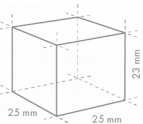

HOSHIZAKI

IM-65WPE-25

Cuber, Self Contained

Production Capacity (kg/24h) - AT 10°C, WT 10°C: 54

Storage bin capacity: 26 kg

ICE TYPE: Small cubes - 25

Cube Size: **S-25**
Weight: 13 g

ACCESSORIES INCLUDED

SHIPPING SPECIFICATIONS

Width (packed)	Depth (packed)	Height (packed)	Gross weight	Width (legs excluded)	Depth (legs excluded)	Height (legs excluded)	Dimensions legs	Net weight
735 mm	570 mm	1,012 mm	58 kg	633 mm	506 mm	840 mm	for legs add 90-125 mm	48 kg