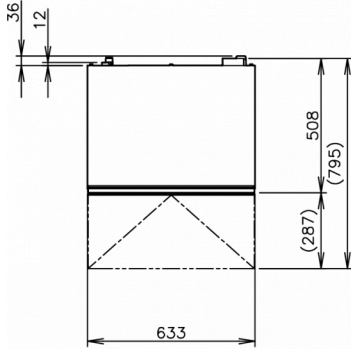

HOSHIZAKI

IM-65WPE-25

TECHNICAL SPECIFICATIONS

Cooling system	Power supply	Electrical circuit breaker protection	Heat Rejection (AT 32°C, WT 21°C)	Production Capacity (kg/24h) - AT 10°C, WT 10°C	Production Capacity (kg/24h) - AT 21°C, WT 15°C	Production Capacity (kg/24h) - AT 32°C, WT 21°C
Water Cooled	1/220 - 240V/50Hz	5 A	0.43 kW	54	52	49

SHIPPING SPECIFICATIONS

Width (packed)	Depth (packed)	Height (packed)	Gross weight	Width (legs excluded)	Depth (legs excluded)	Height (legs excluded)	Dimensions legs	Net weight
735 mm	570 mm	1,012 mm	58 kg	633 mm	506 mm	840 mm	for legs add 90-125 mm	48 kg

Disclaimer: Every effort has been made to ensure that the information contained in this spec sheet is accurate at the time of publishing. Hoshizaki Europe BV assumes no responsibility or liability for typographical errors or omissions or for any misinterpretation of the information within the publication and reserves the right to change without notice.

Please observe: This type of icemaker is on special order only. Please take longer lead times into consideration.