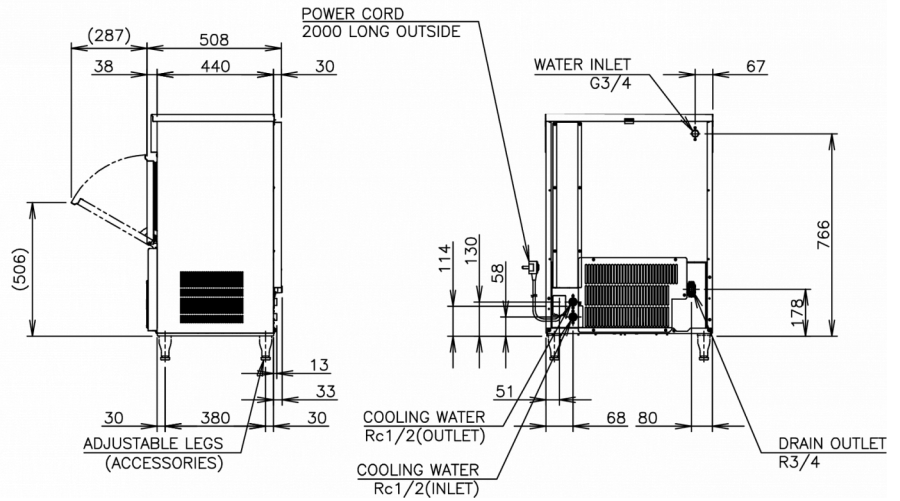

HOSHIZAKI

IM-65WPE-25

TECHNICAL SPECIFICATIONS

Cooling system	Power supply	Electrical circuit breaker protection	Heat Rejection (AT 32°C, WT 21°C)	Production Capacity (kg/24h) - AT 10°C, WT 10°C	Production Capacity (kg/24h) - AT 21°C, WT 15°C	Production Capacity (kg/24h) - AT 32°C, WT 21°C
Water Cooled	1/220 - 240V/50Hz	5 A	0.43 kW	54	52	49

SHIPPING SPECIFICATIONS

Width (packed)	Depth (packed)	Height (packed)	Gross weight	Width (legs excluded)	Depth (legs excluded)	Height (legs excluded)	Dimensions legs	Net weight
735 mm	570 mm	1,012 mm	58 kg	633 mm	506 mm	840 mm	for legs add 90-125 mm	48 kg

Disclaimer: Every effort has been made to ensure that the information contained in this spec sheet is accurate at the time of publishing. Hoshizaki Europe BV assumes no responsibility or liability for typographical errors or omissions or for any misinterpretation of the information within the publication and reserves the right to change without notice.

Please observe: This type of icemaker is on special order only. Please take longer lead times into consideration.

Hoshizaki Belgium
Hoshizaki Danmark
Hoshizaki Deutschland
Hoshizaki France
Hoshizaki Iberia
Hoshizaki Italia
Hoshizaki Middle East

info@hoshizaki.nl
info@hoshizaki.dk
vertrieb@hoshizaki.de
info@hoshizaki.fr
info@hoshizaki.es
commerciale@hoshizaki.it
sales.ex@hoshizaki-europe.com

Hoshizaki Netherlands info@hoshizaki.nl
Hoshizaki Norge salg@hoshizaki.no
Hoshizaki Sverige orderSE@hoshizaki.dk
Hoshizaki UK uksales@hoshizaki.uk
Export countries sales.ex@hoshizaki-europe.com
Other countries sales.ex@hoshizaki-europe.com

www.hoshizaki-europe.com