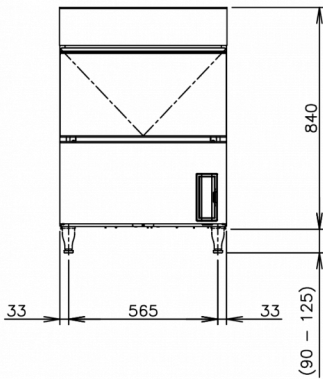

HOSHIZAKI

IM-65WPE-25

TECHNICAL SPECIFICATIONS

Cooling system	Power supply	Electrical circuit breaker protection	Heat Rejection (AT 32°C, WT 21°C)	Production Capacity (kg/24h) - AT 10°C, WT 10°C	Production Capacity (kg/24h) - AT 21°C, WT 15°C	Production Capacity (kg/24h) - AT 32°C, WT 21°C
Water Cooled	1/220 - 240V/50Hz	5 A	0.43 kW	54	52	49

SHIPPING SPECIFICATIONS

Width (packed)	Depth (packed)	Height (packed)	Gross weight	Width (legs excluded)	Depth (legs excluded)	Height (legs excluded)	Dimensions legs	Net weight
735 mm	570 mm	1,012 mm	58 kg	633 mm	506 mm	840 mm	for legs add 90-125 mm	48 kg

Disclaimer: Every effort has been made to ensure that the information contained in this spec sheet is accurate at the time of publishing. Hoshizaki Europe BV assumes no responsibility or liability for typographical errors or omissions or for any misinterpretation of the information within the publication and reserves the right to change without notice.

Please observe: This type of icemaker is on special order only. Please take longer lead times into consideration.