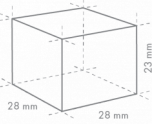

### Cuber, Self Contained

Production Capacity (kg/24h) - AT 10°C, WT 10°C: 180

Storage bin capacity: 110 kg

ICE TYPE: Medium cubes - 23

Cube Size: **M-23**  
Weight: 17 g

### SHIPPING SPECIFICATIONS

Width (packed)	Depth (packed)	Height (packed)	Volume (packed)	Gross weight	Width (legs excluded)	Depth (legs excluded)	Height (legs excluded)	Dimensions legs	Net weight
805 mm	760 mm	1,684 mm	1.03 m3	114 kg	704 mm	665 mm	1,510 mm	for legs add 70-110mm	101 kg