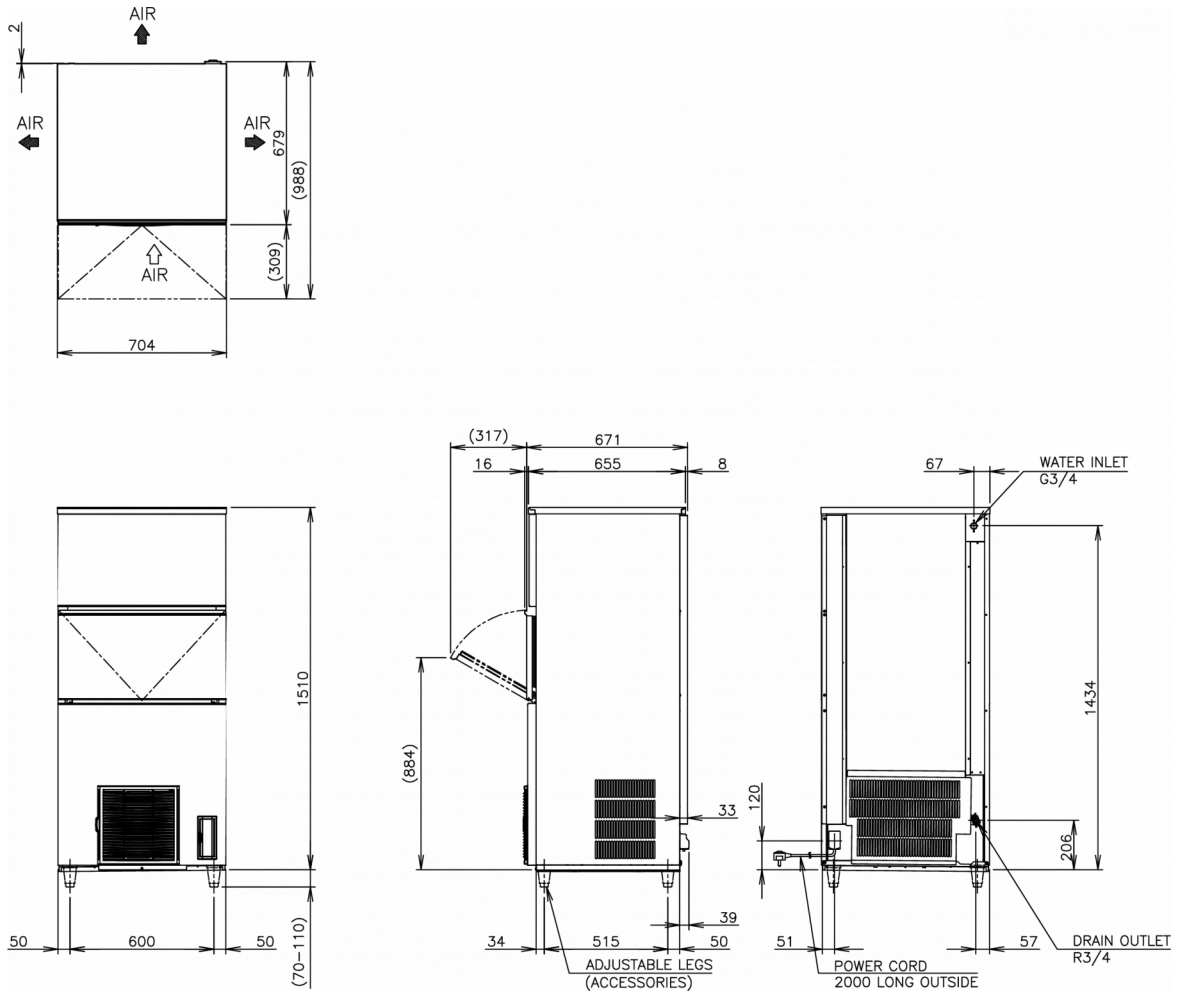

HOSHIZAKI

IM-240PE-U-23

TECHNICAL SPECIFICATIONS

Cooling system	Power supply	Electrical circuit breaker protection	Heat Rejection (AT 32oC, WT 21oC)	Production Capacity (kg/24h) - AT 10°C, WT 10°C	Production Capacity (kg/24h) - AT 21°C, WT 15°C	Production Capacity (kg/24h) - AT 32°C, WT 21°C	Water consumption (m3/24h) - AT 10°C, WT 10°C
Air Cooled	1/220 - 240V/50Hz	5 A	2.58 kW	180	175	145	0.68

SHIPPING SPECIFICATIONS

Width (packed)	Depth (packed)	Height (packed)	Volume (packed)	Gross weight	Width (legs excluded)	Depth (legs excluded)	Height (legs excluded)	Dimensions legs	Net weight
805 mm	760 mm	1,684 mm	1.03 m3	114 kg	704 mm	665 mm	1,510 mm	for legs add 70-110mm	101 kg

Disclaimer: Every effort has been made to ensure that the information contained in this spec sheet is accurate at the time of publishing. Hoshizaki Europe BV assumes no responsibility or liability for typographical errors or omissions or for any misinterpretation of the information within the publication and reserves the right to change without notice.

HOSHIZAKI

Hoshizaki Belgium
Hoshizaki Danmark
Hoshizaki Deutschland
Hoshizaki France
Hoshizaki Iberia
Hoshizaki Italia
Hoshizaki Middle East

info@hoshizaki.nl
info@hoshizaki.dk
vertrieb@hoshizaki.de
info@hoshizaki.fr
info@hoshizaki.es
commerciale@hoshizaki.it
sales.ex@hoshizaki-europe.com

Hoshizaki Netherlands info@hoshizaki.nl
Hoshizaki Norge salg@hoshizaki.no
Hoshizaki Sverige orderSE@hoshizaki.dk
Hoshizaki UK uksales@hoshizaki.uk
Export countries sales.ex@hoshizaki-europe.com
Other countries sales.ex@hoshizaki-europe.com

www.hoshizaki-europe.com